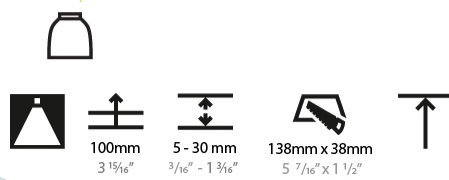

PHYSICAL

Shape: Rectangle
Length (mm): 145
Length (in): 5 11/16
Width (mm): 45
Width (in): 1 3/4
Height (mm): 64
Height (in): 2 1/2
Ceiling Thickness (mm): 10 / 12.5 / 15 / 25 / 30
Ceiling Thickness (in): 3/8 or 1/2 or 9/16 or 1 or 1 3/16
Min. Recessing Depth (mm): 100
Min. Recessing Depth (in): 3 15/16
Light Distribution: Downlight
Weight (kg): 0.265
Weight (lbs): 0.58
Fixture Finish: SSR / BKV / CWI / CRY / HAB / LAG / UFT / ITA / RUA / RUR / MIC / FTG / MYG / TWT / LOD / PUS / FRO / FUP / KIA / POP / BLS / SPG / MEY / GOH / GUM / CHC / COM / ABZ / JAG / OBR / MOS / ROR
Holder Finish: WHI / BLK
Fixture Material: Aluminum Die Cast
Cut-out Measurements: 138mm / 5 7/16" x 38mm / 1 1/2"

ELECTRICAL

Lamp Type: LED (Zhaga Standard)
Input Wattage (W): 14.3
Total Output Wattage (W): 13.3
Dimming: Tri-Mode (Non-Dimming and Phase Dimming (120Vac only) and 0-10V Dimming)
Driver Included: No
Driver Location: Remote
Driver Type: Constant Current - Universal
Driver Class: Class 2
Input Voltage (V): 120 - 277
Constant Current (MA): 1050
Upon Request: Lutron

LED

Number of LEDs: 4
Color Temperature (°K): 2700 / 3000 / 3500 / 4000
Max. Delivered Lumen (lm): Max 781 / 843 / 860 / 878
Nominal Lumen (lm): 880 / 954 / 970 / 990
CRI: >90 CRI
Lamp Life (hrs): 50000

OPTICAL

Reflector: 8 / 14 / 34

RATINGS AND CERTIFICATIONS

Certified By: CSA Certified to UL and CSA Standards
IP rating: IP20