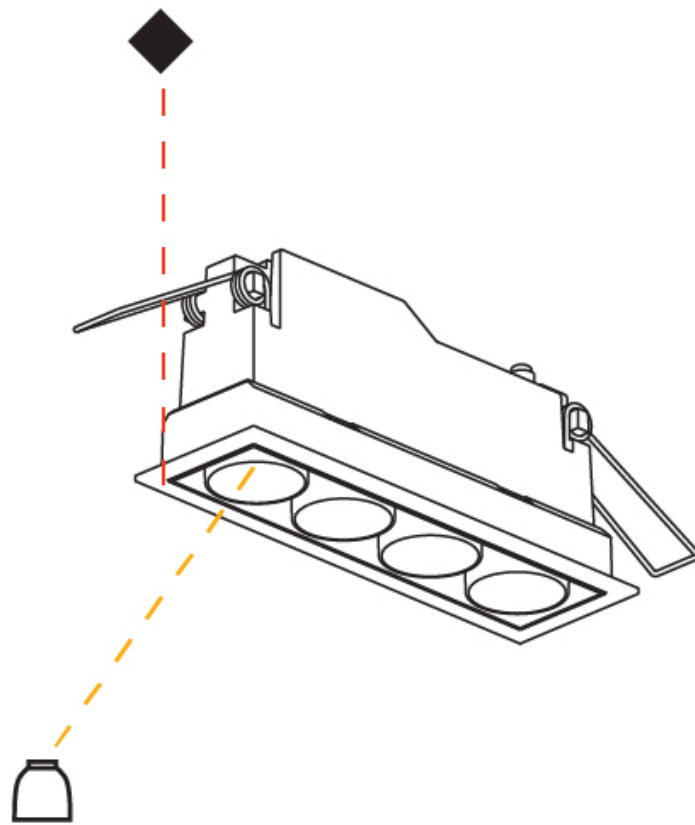

MAGIQ 4 CELL RECESSED

A35142-

PROJECT	_____
TYPE	_____
SPECIFIER	_____
QUANTITY	_____
DATE	_____